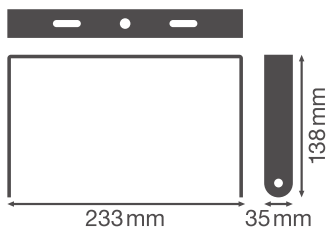

### Product features

- Brackets made of black steel
- Adjustable swivel angle:  $\pm 60^\circ$

TECHNICAL DATA

Dimensions & Weight

Length	233 mm
Width	35 mm
Height	138 mm
Product weight	327.00 g

HB COMP V BRACKET

LOGISTICAL DATA

Product code	Packaging unit (Pieces/Unit)	Dimensions (length x width x height)	Gross weight	Volume
4058075715332	Folding box 1	146 mm x 41 mm x 237 mm	373.00 g	1.42 dm <sup>3</sup>

Product code	Packaging unit (Pieces/Unit)	Dimensions (length x width x height)	Gross weight	Volume
4058075715349	Shipping box 5	221 mm x 154 mm x 259 mm	2047.00 g	8.81 dm <sup>3</sup>