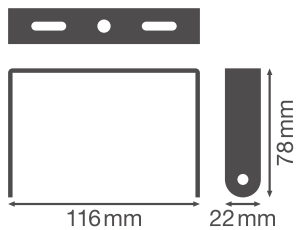

PRODUCT DATASHEET

HB COMP V BRACKET 83W

HIGH BAY COMPACT BRACKETS GEN 1 | Mounting accessory for HIGHBAY COMPACT luminaires

Product features

- Brackets made of black steel
- Adjustable swivel angle: $\pm 60^\circ$

TECHNICAL DATA

Dimensions & Weight

Length	116.0 mm
Width	22.0 mm
Height	78.0 mm
Product weight	68.00 g

HB COMP V BRACKET

Materials & Colors

Product color	Black
Body material	Steel

Application & Mounting

Replaceable light source	No
--------------------------	----

Product code	Packaging unit (Pieces/Unit)	Dimensions (length x width x height)	Gross weight	Volume
4058075715271	Folding box 1	86 mm x 27 mm x 119 mm	83.00 g	0.28 dm ³

Product code	Packaging unit (Pieces/Unit)	Dimensions (length x width x height)	Gross weight	Volume
4058075715288	Shipping box 10	176 mm x 161 mm x 139 mm	946.00 g	3.94 dm ³